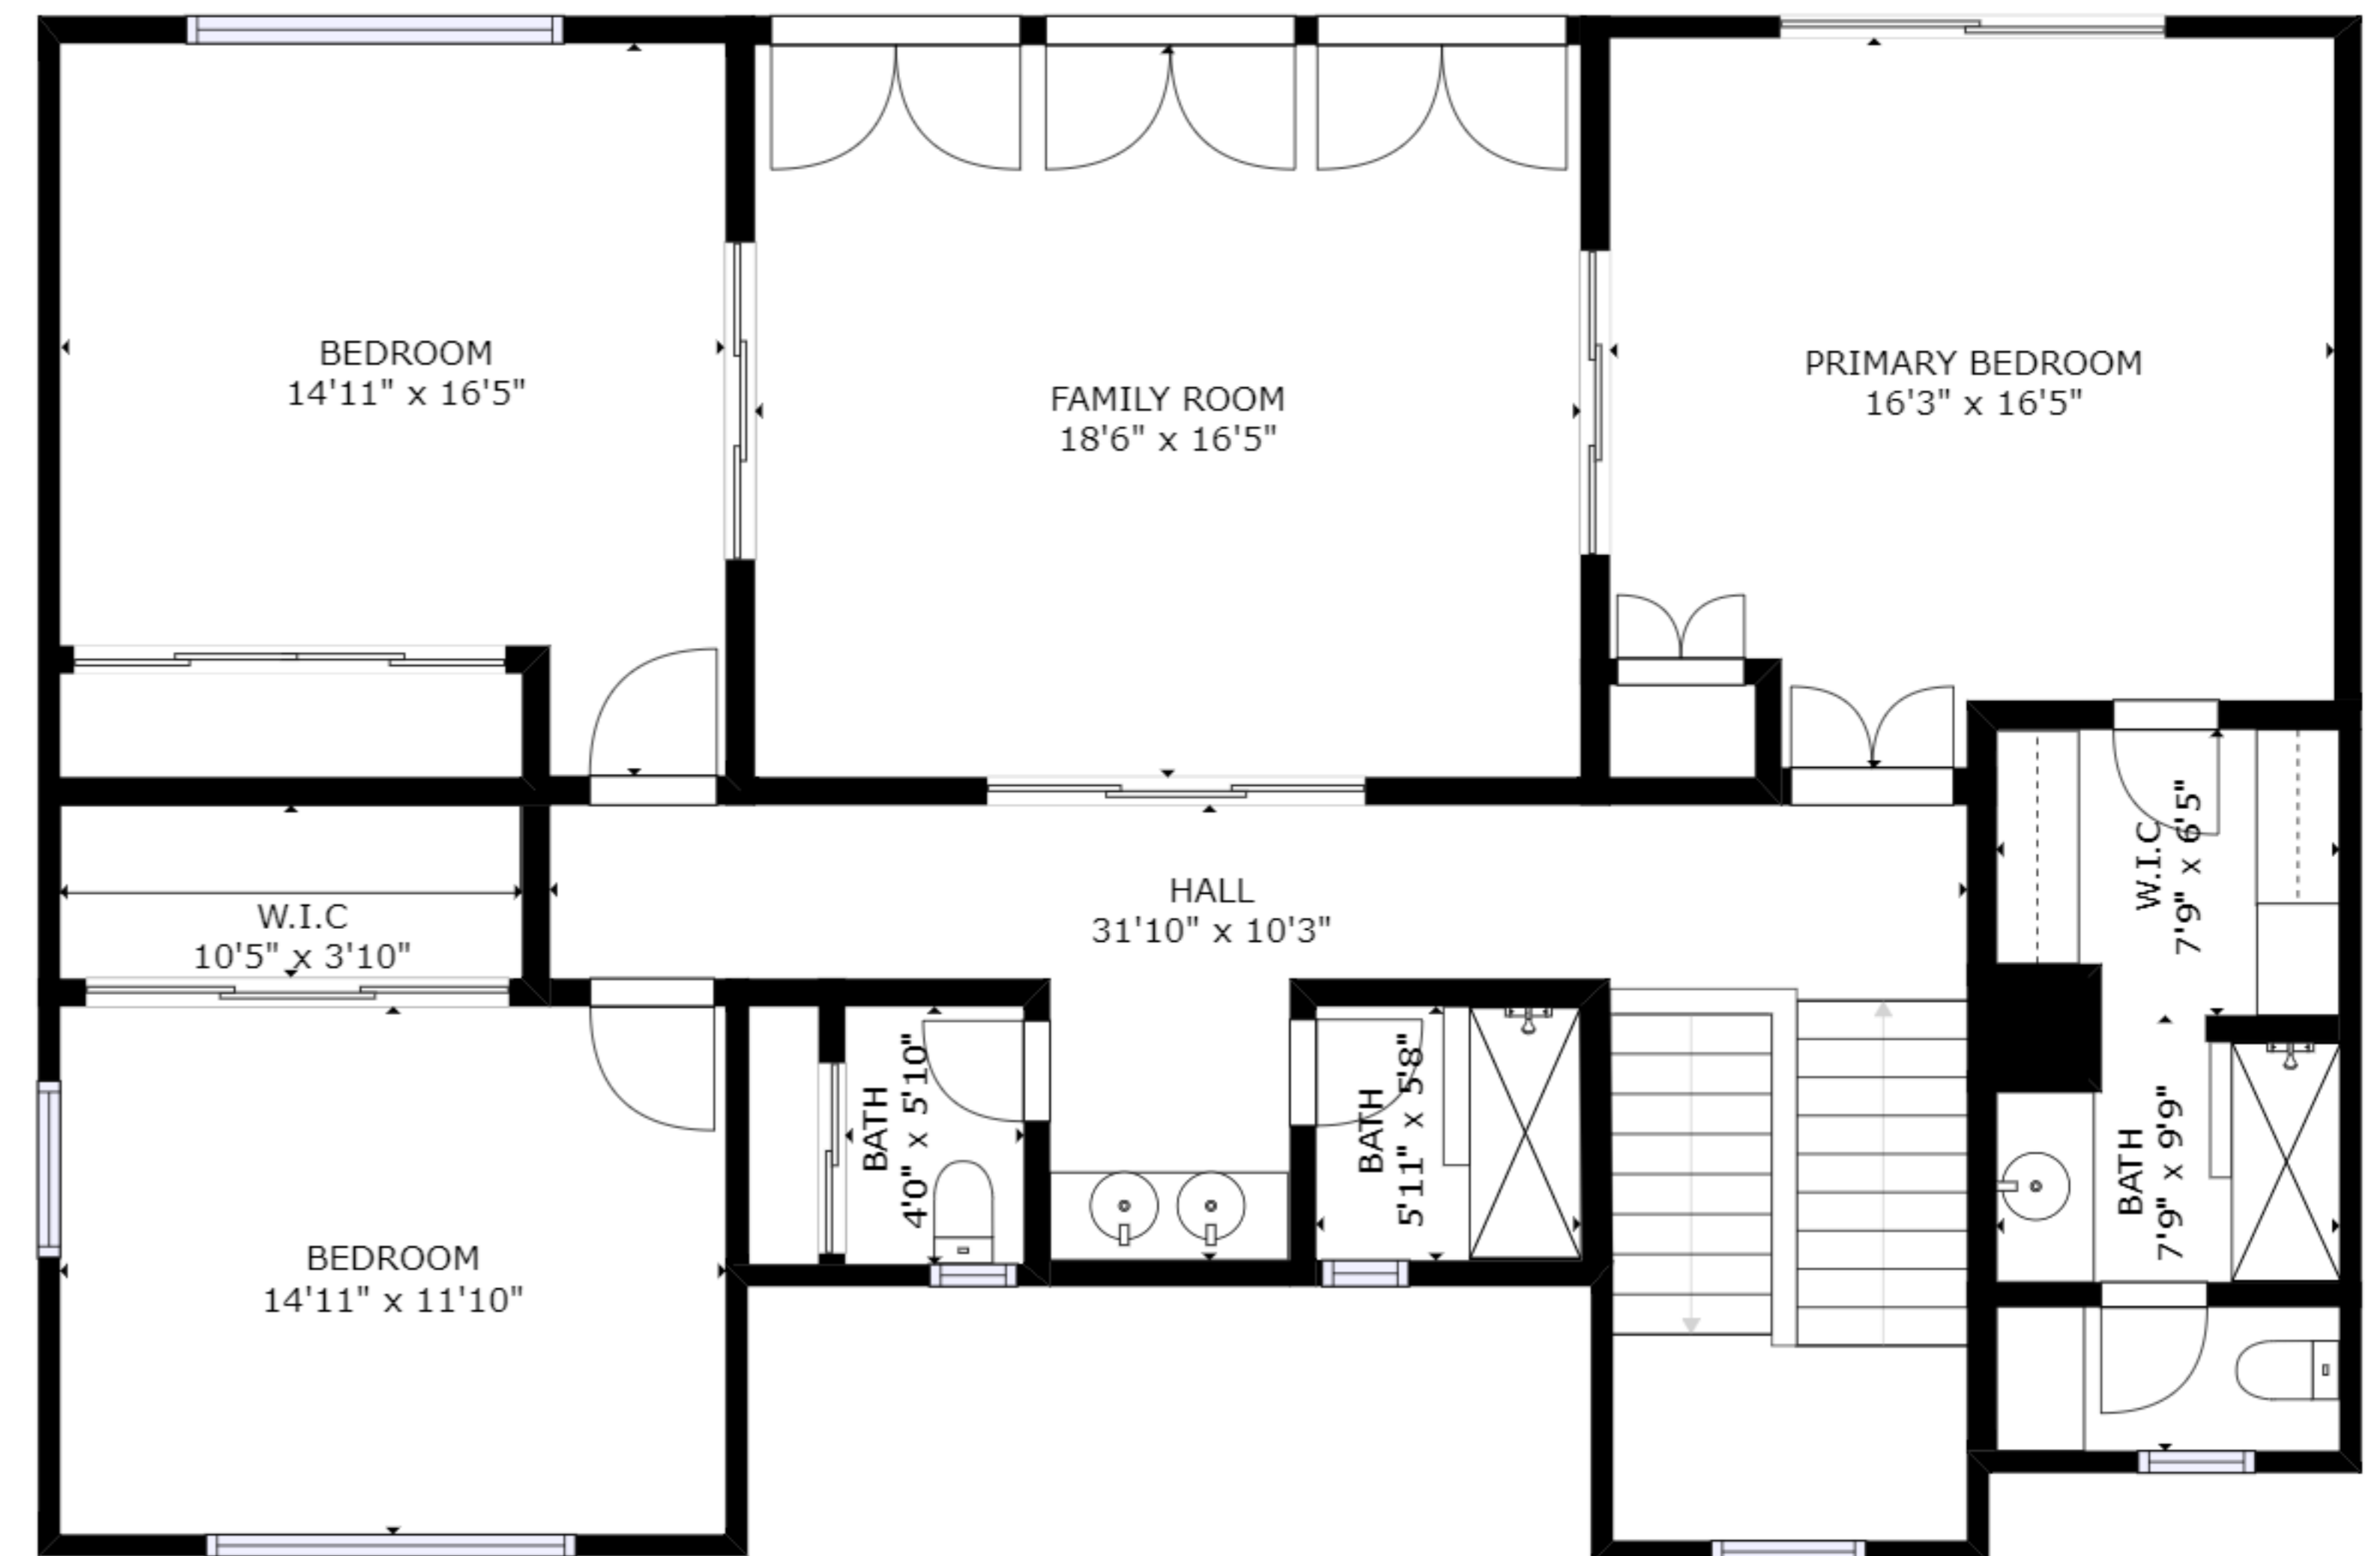

FLOOR 1

FLOOR 2

GROSS INTERNAL AREA  
 FLOOR 1: 1216 sq. ft, FLOOR 2: 1577 sq. ft  
 EXCLUDED AREAS: , PATIO: 346 sq. ft  
 TOTAL: 2793 sq. ft

SIZES AND DIMENSIONS ARE APPROXIMATE, ACTUAL MAY VARY.